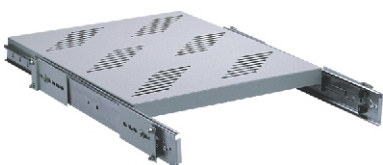

Acessórios

Bandeja Deslizante
470 a 770 mm Prof.